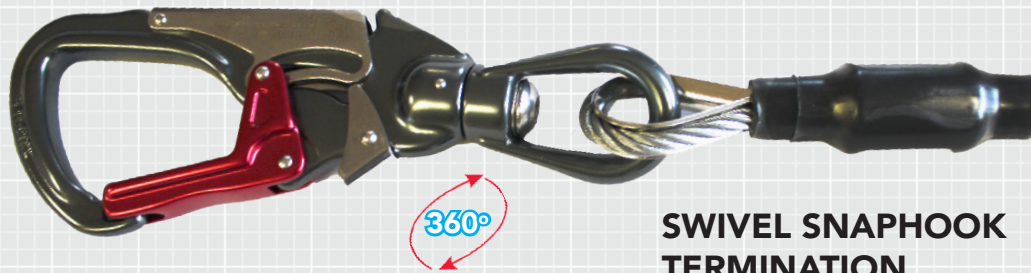

TERMINATIONS

Available with plain ends, fixed or swivel snaphook and finished with a stopper the other end.

**SWIVEL SNAPHOOK
TERMINATION**